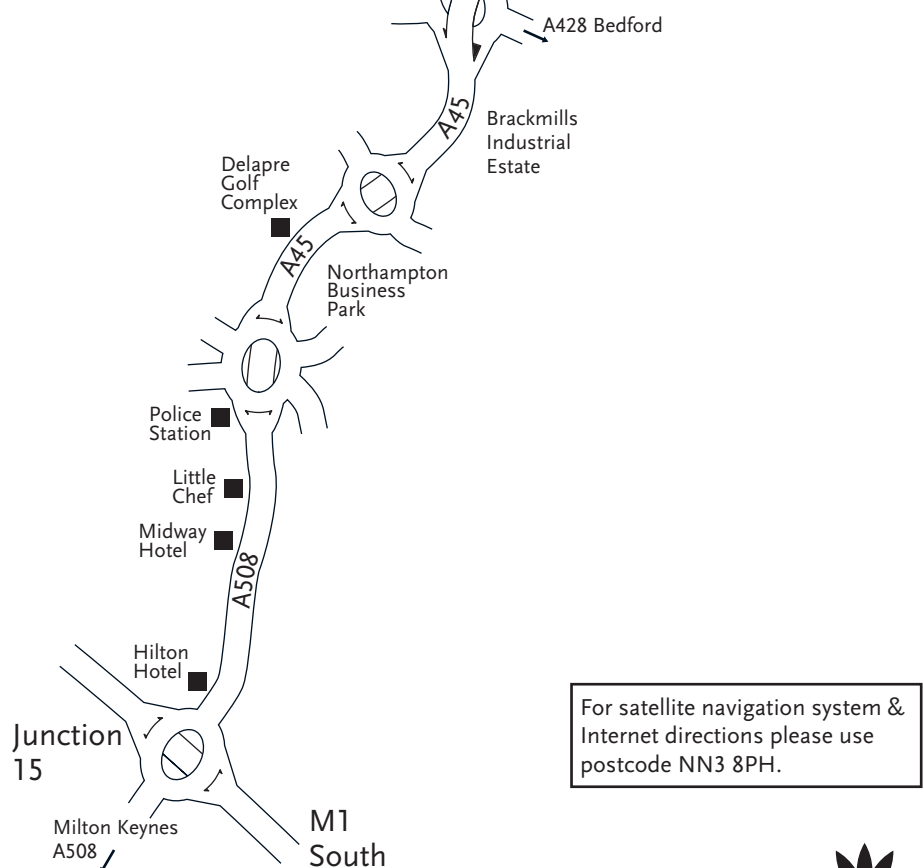

Directions from the M1

- Leave the M1 at Junction 15
- Join the A508, signposted Northampton
- Continue onto the A45, approx 3 miles
- Exit the A45 at the junction with the A43 signposted Kettering
- At the roundabout at the top of the slip road take the first exit onto the A43 (Lumbertubs Way)
- Take second left exit onto the Wellingborough Road, signposted A4500 and Weston Favell. Turn right and proceed to the next roundabout
- Turn left onto Billing Brook Road
- Continue under the Weston Favell Shopping Centre
- Turn Left towards the police station then right on mini roundabout

For satellite navigation system & Internet directions please use postcode NN3 8PH.

JohnsonDiversey 

Weston Favell Centre Northampton NN3 8PD
Tel: 01604 405311
Fax: 01604 406809