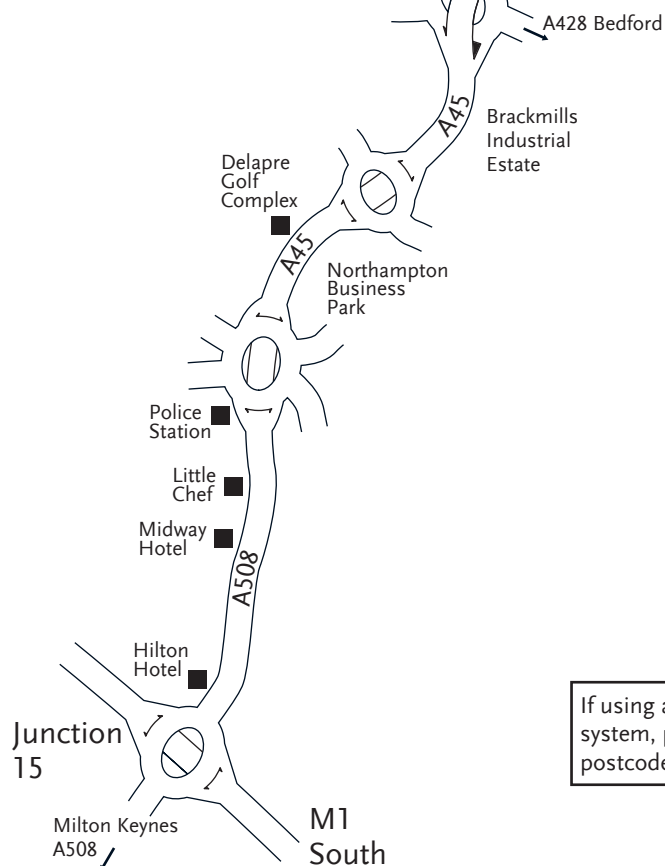

Directions from the M1

- Leave the M1 at Junction 15
- Join the A508, signposted Northampton
- Continue onto the A45, approx 3 miles
- Exit the A45 at the junction with the A43 signposted Kettering
- At the roundabout at the top of the slip road take the first exit onto the A43 (Lumbertubs Way)
- Take second left exit onto the Wellingborough Road, signposted A4500 and Weston Favell. Turn right and proceed to the next roundabout
- Turn left onto Billing Brook Road
- Continue under the Weston Favell Shopping Centre
- Turn Left towards the police station then right on mini roundabout

This fax has been sent following a request by someone in your organisation.
Please hold for collection

Direction Service
01604 783415

If using a satellite navigation system, please use one of these postcodes: NN3 8PH, NN3 8DP

JohnsonDiversey
Clean is just the beginning

Weston Favell Centre Northampton NN3 8PD
Tel: 01604 405311
Fax: 01604 406809