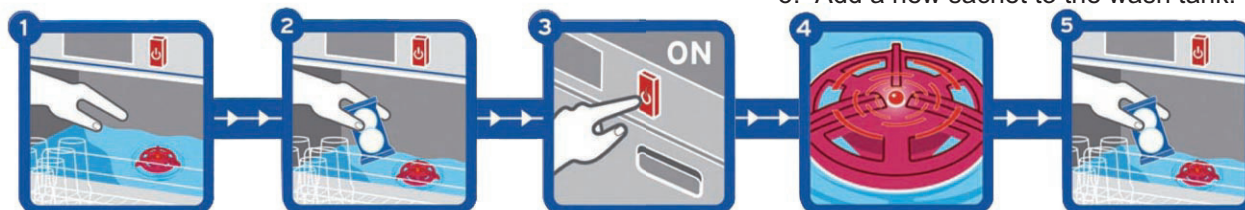

### How does DIFY work...?

1. Place floating J-Watcher in wash tank.
2. Add 2-in-1, soluble sachet to the wash tank (no need to unwrap sachet).

3. Start the dishwasher. J-Watcher will flash green.
4. After about 15 washes the J-Watcher will flash red to indicate the need for a new sachet.
5. Add a new sachet to the wash tank.